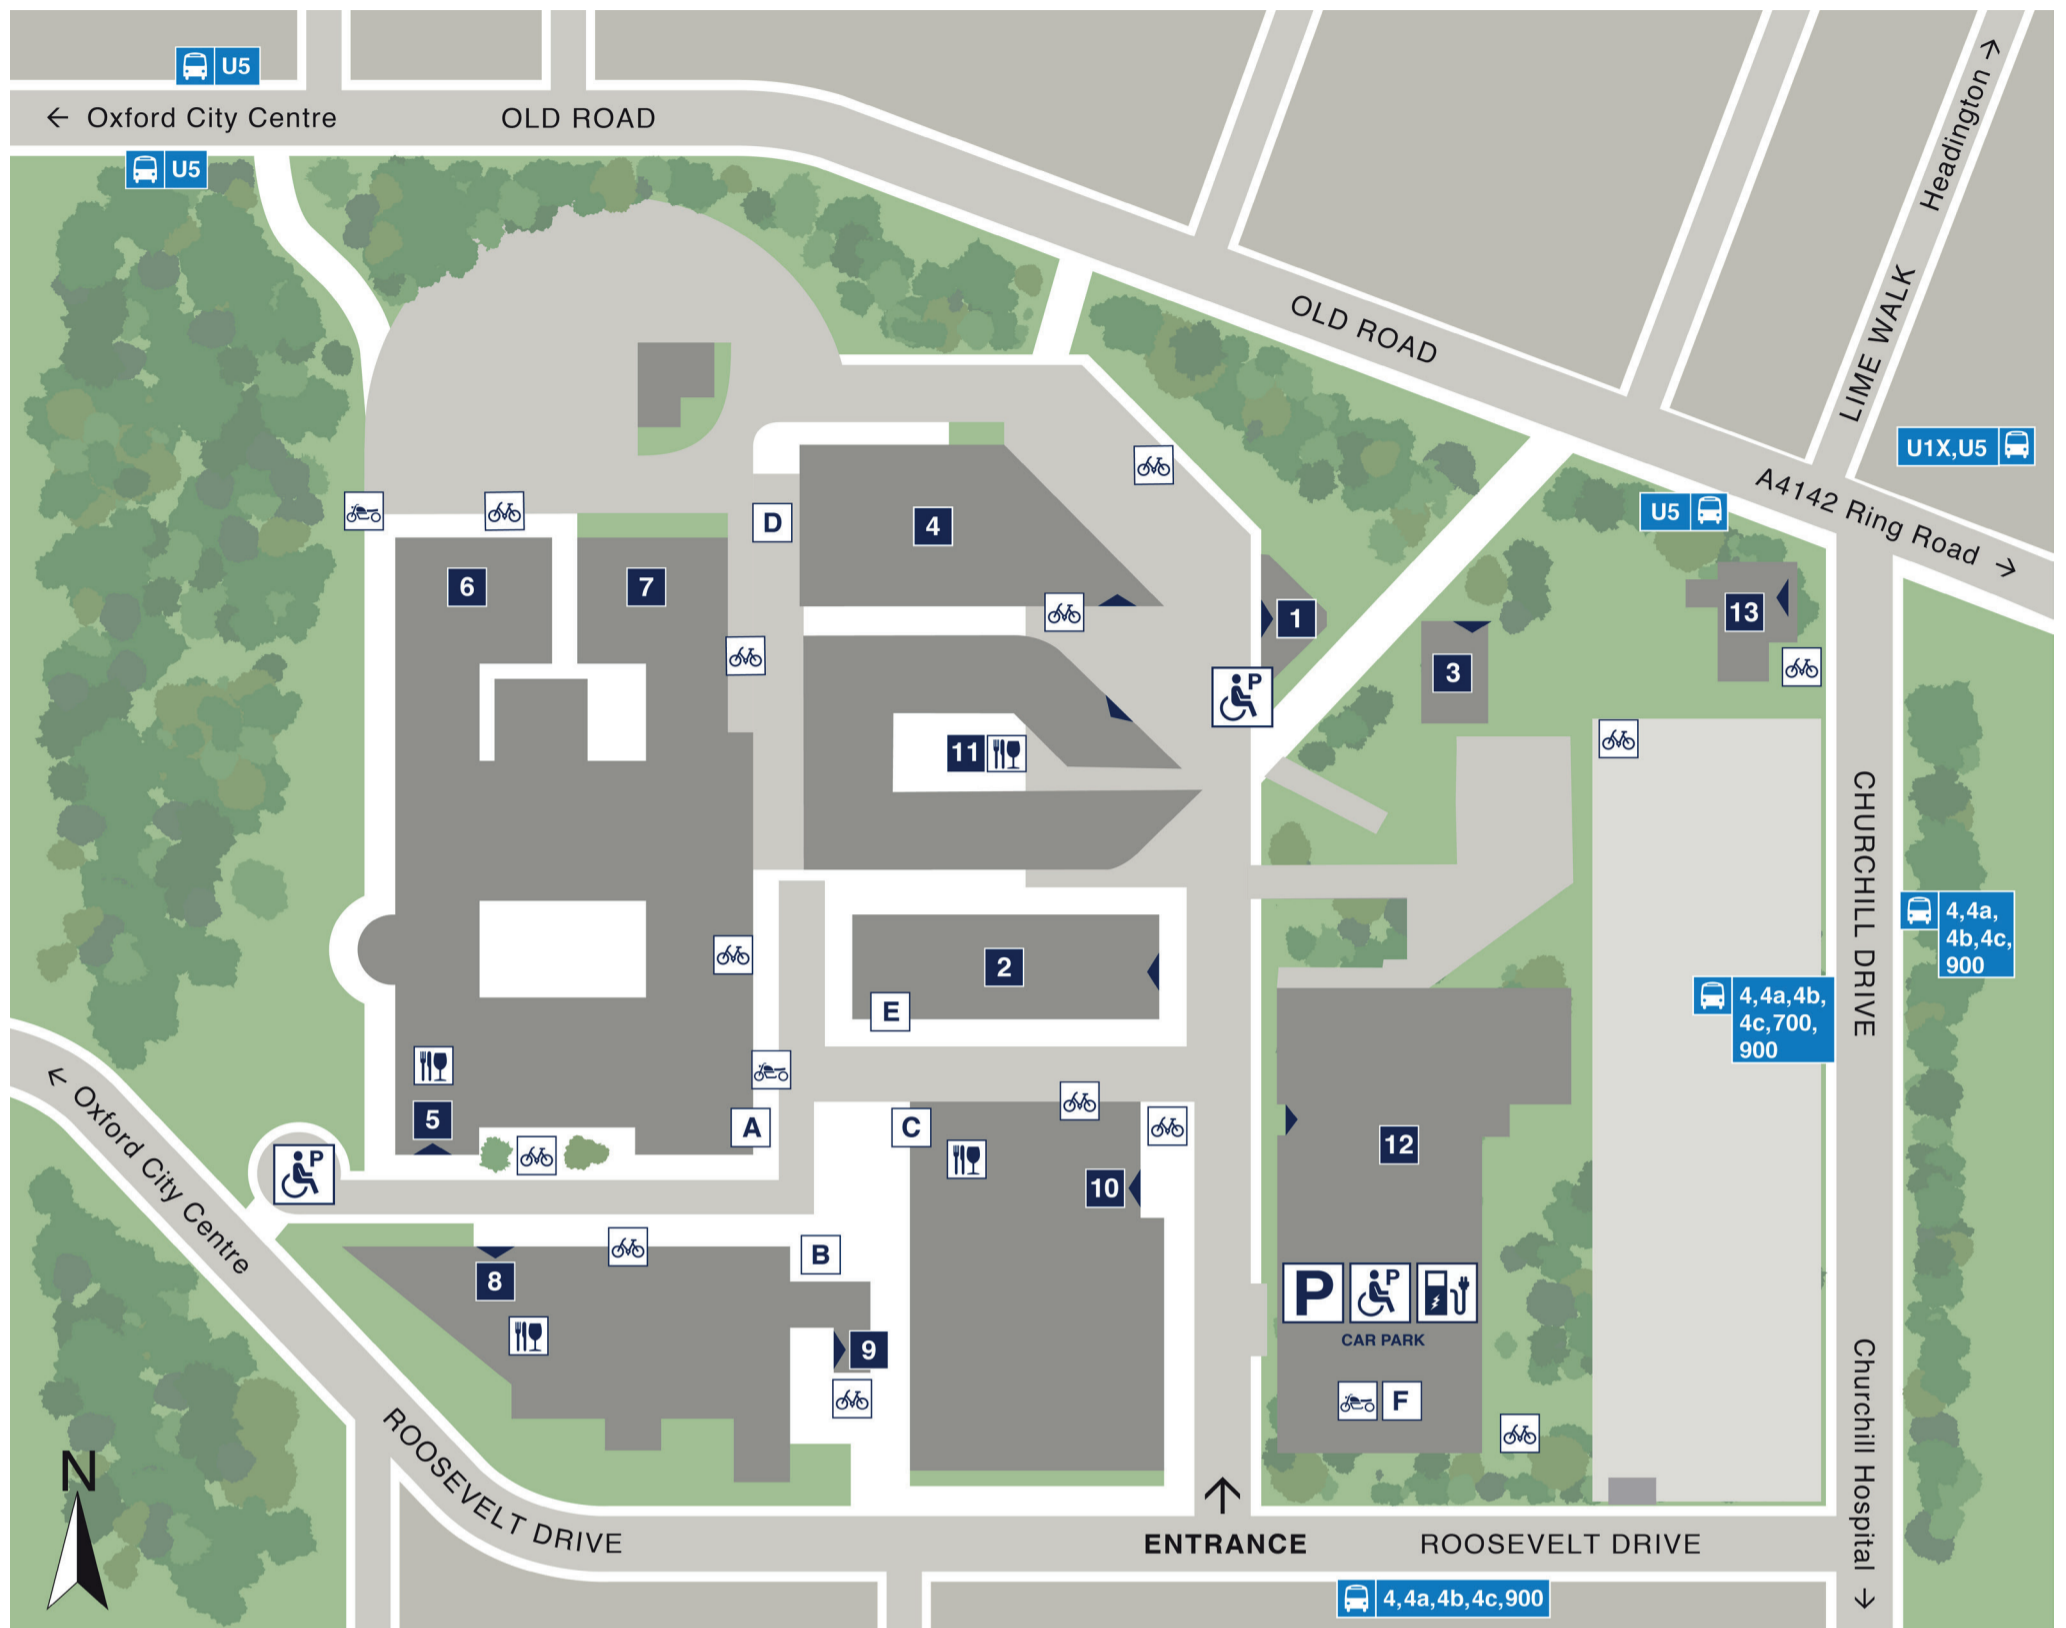

Old Road Campus

Index

1 The Triangle Nursery 2 Kennedy Institute 3 New Richards Building 4 NDM Research Building Target Discovery Institute Centre for Tropical Medicine and Global Health 5 Wellcome Centre for Human Genetics (WHG) 6 Henry Wellcome Building for Molecular Physiology Offices of the Nuffield Professor of Medicine ENTRANCE VIA BUILDING 5 7 Henry Wellcome Building for Particle Imaging ENTRANCE VIA BUILDING 5 8 Richard Doll Building Nuffield Department of Population Health Cancer Epidemiology Unit Clinical Trial Service Unit National Perinatal Epidemiology Unit Regius Professor	9 Old Road Campus Estates Annexe 10 Old Road Campus Research Building Department of Oncology CRUK/MRC Oxford Institute for Radiation Oncology Institute of Biomedical Engineering Jenner Institute Bodleian Knowledge Centre (Library Services) Ludwig Institute for Cancer Research Structural Genomics Consortium Nuffield Department of Surgical Sciences 11 Big Data Institute Nuffield Department of Population Health 12 Innovation Building - Multi-storey car-park (authorised users only) - Kitchen facilities Bioescalator Novo Nordisk Oxford University Security Services	13 Boundary Brook House Joint Research Office - Research Services, Medical Sciences Division - Clinical Trials and Research Governance - Human Tissue Governance - Medical Sciences Division Business Development Nuffield Department of Primary Care Health Sciences Medical Sciences Divisional Safety Officers Medical Sciences Division IT Services

Loading and Delivery Bays

A	Wellcome Centre for Human Genetics
B	Richard Doll Building
C	Old Road Campus Research Building
D	NDM Research Building
E	Kennedy Institute
F	Innovation Building
	Cycle Racks
	Motor Bike Parking
	Café
	Entrances

Parking Rules

Private parking. Permit holders only.

Please park considerately or within marked bays where appropriate.

Civil Parking Notice arrangements are in force. Parking notices are charged at £80 reducing to £40 if payment made within 14 days.

5 mph speed limit

Authorised Operator:
University of Oxford Security Services.
Telephone 01865 272944.

The University of Oxford and its agents accept no responsibility for vehicles and property left on this campus.

CCTV images are being monitored and recorded for the purposes of crime prevention, detection and public safety.

This scheme is controlled by University of Oxford Security Services. For more information, call 01865 272944